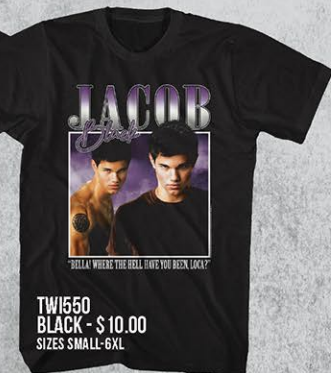

SF5242  
WHITE - \$9.75  
SIZES SMALL-6XL

SF5211  
BLACK - \$9.75  
SIZES SMALL-6XL

SCARFACE

HGAM546  
BLACK - \$10.00  
SIZES SMALL-6XL

HGAM537  
BLACK - \$10.00  
SIZES SMALL-6XL

HGAM548  
BLACK - \$10.00  
SIZES SMALL-6XL

HGAM544  
BLACK - \$10.00  
SIZES SMALL-6XL

HGAM552  
TERRACOTTA - \$10.00  
SIZES SMALL-2XL

HGAM547  
BLACK - \$10.00  
SIZES SMALL-6XL

HGAM549  
BLACK - \$10.00  
SIZES SMALL-6XL

HGAM545  
BLACK - \$10.00  
SIZES SMALL-6XL

HGAM539  
BLACK - \$10.00  
SIZES SMALL-6XL

TWILIGHT SAGA

BACK TO THE FUTURE

BTF5427  
BLACK - \$9.75  
SIZES SMALL-6XL

BTF5426  
WHITE - \$9.75  
SIZES SMALL-6XL

BTF5429  
BLACK - \$9.75  
SIZES SMALL-6XL