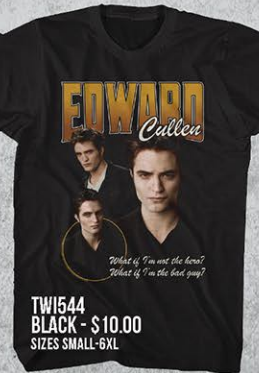

SF5242  
WHITE - \$9.75  
SIZES SMALL-6XL

SF5211  
BLACK - \$9.75  
SIZES SMALL-6XL

SCARFACE

HGAM546  
BLACK - \$10.00  
SIZES SMALL-6XL

HGAM537  
BLACK - \$10.00  
SIZES SMALL-6XL

HGAM548  
BLACK - \$10.00  
SIZES SMALL-6XL

HGAM544  
BLACK - \$10.00  
SIZES SMALL-6XL

HGAM552  
TERRACOTTA - \$10.00  
SIZES SMALL-2XL

HGAM547  
BLACK - \$10.00  
SIZES SMALL-6XL

HGAM549  
BLACK - \$10.00  
SIZES SMALL-6XL

HGAM545  
BLACK - \$10.00  
SIZES SMALL-6XL

HGAM539  
BLACK - \$10.00  
SIZES SMALL-6XL

TWILIGHT SAGA

BACK TO THE FUTURE

BTF5427  
BLACK - \$9.75  
SIZES SMALL-6XL

BTF5426  
WHITE - \$9.75  
SIZES SMALL-6XL

BTF5429  
BLACK - \$9.75  
SIZES SMALL-6XL