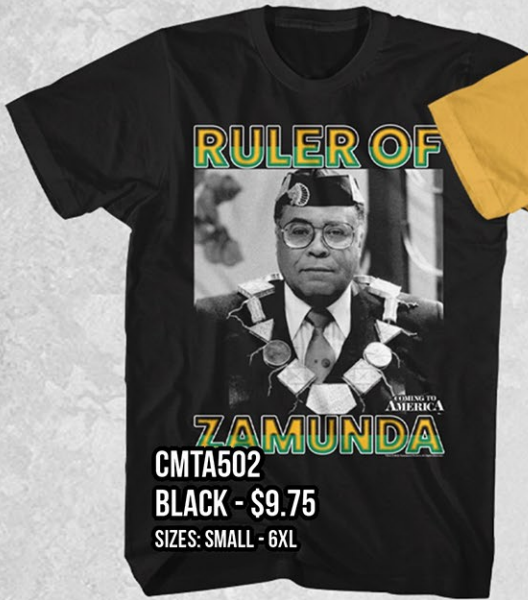

SHAUN507
BLACK - \$9.75
SIZES: SMALL - 6XL

FERRIS BUELLER'S DAY OFF

FBD0513-BLK
BLACK - \$9.75
SIZES: SMALL - 6XL

FBD0514-WHT
WHITE - \$9.75
SIZES: SMALL - 6XL

FBD0527
NAVY - \$9.75
SIZES: SMALL - 6XL

HOOSIERS

HOOS501
GRAPHITE HEATHER - \$9.75
SIZES: SMALL - 5XL

HOOS502
RED HEATHER - \$9.75
SIZES: SMALL - 5XL

HOOS503
GINGER - \$9.75
SIZES: SMALL - 2XL

COMING TO AMERICA

RULER OF
ZAMUNDA
 CMTA502
 BLACK - \$9.75
 SIZES: SMALL - 6XL

Soul Glo
 CMTA506
 GINGER - \$9.75
 SIZES: SMALL - 2XL

Randy Watson and Sexual Chocolate
 CMTA507
 SMOKE - \$9.75
 SIZES: SMALL - 2XL

HAPPY GILMORE
 HGIL501
 WHITE - \$9.75
 SIZES: SMALL - 6XL

SHOOTER MCGAVIN'S
Gold Tacket
 GOLF TOURNAMENT
 HGIL502
 GRAPHITE HEATHER - \$9.75
 SIZES: SMALL - 5XL

GILMORE
18
 HGIL508
 BLACK - \$9.75
 SIZES: SMALL - 6XL

HAPPY GILMORE

The Godfather
 GF5194
 BLACK - \$9.75
 SIZES: SMALL - 6XL

The Godfather
 GF5195
 WHITE - \$9.75
 SIZES: SMALL - 6XL

DON VITO CORLEONE
 GF5197
 BLACK - \$9.75
 SIZES: SMALL - 6XL