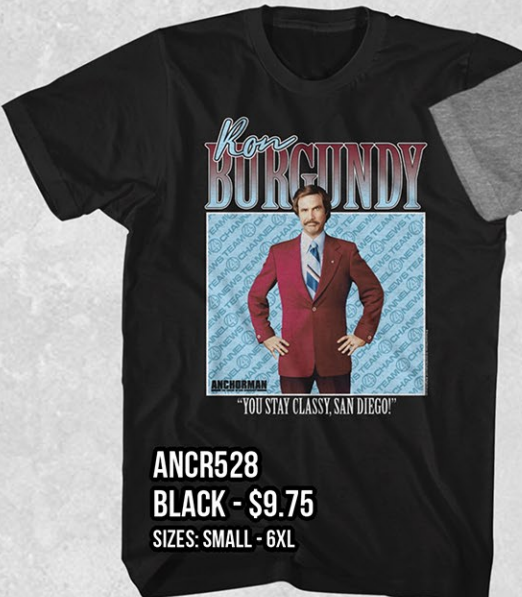

BTF5404
BLACK - \$9.75
 SIZES: SMALL - 6XL

BTF5418
ROUGE - \$9.75
 SIZES: SMALL - 3XL

BTF5408
SMOKE - \$9.75
 SIZES: SMALL - 2XL

BTF5407
BLACK HEATHER - \$9.75
 SIZES: SMALL - 6XL

BTF5342
GRAPHITE HEATHER - \$9.75
 SIZES: SMALL - 5XL

BTF5356
WHITE - \$9.75
 SIZES: SMALL - 6XL

BTF5329
BLACK - \$9.75
 SIZES: SMALL - 6XL

ANCR526
BLACK - \$9.75
 SIZES: SMALL - 6XL

ANCR521
NAVY HEATHER - \$9.75
 SIZES: SMALL - 5XL

ANCR520
BLACK - \$9.75
 SIZES: SMALL - 6XL

ANCR528
BLACK - \$9.75
 SIZES: SMALL - 6XL

ANCR509
GRAPHITE HEATHER - \$9.75
 SIZES: SMALL - 5XL

ANCR506
NATURAL - \$9.75
 SIZES: SMALL - 5XL

ACE VENTURA

ACE575
NAVY - \$9.75
SIZES: SMALL - 6XL

ACE565
GRAPHITE HEATHER - \$9.75
SIZES: SMALL - 5XL