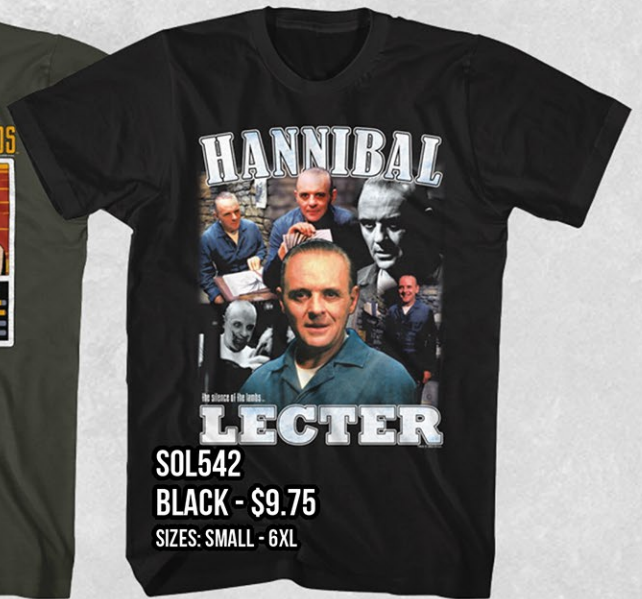

SOL536
BLACK - \$9.75
 SIZES: SMALL - 6XL

SOL546
WHITE - \$9.75
 SIZES: SMALL - 6XL

SOL537
BLACK - \$9.75
 SIZES: SMALL - 6XL

SOL539
BLACK - \$9.75
 SIZES: SMALL - 6XL

SOL540
SMOKE - \$9.75
 SIZES: SMALL - 2XL

SOL542
BLACK - \$9.75
 SIZES: SMALL - 6XL

AOD526
BLACK - \$9.75
 SIZES: SMALL - 6XL

AOD527
BLACK - \$9.75
 SIZES: SMALL - 6XL

AOD528
BLACK - \$9.75
 SIZES: SMALL - 6XL

SILENCE OF THE LAMBS

ARMY OF DARKNESS