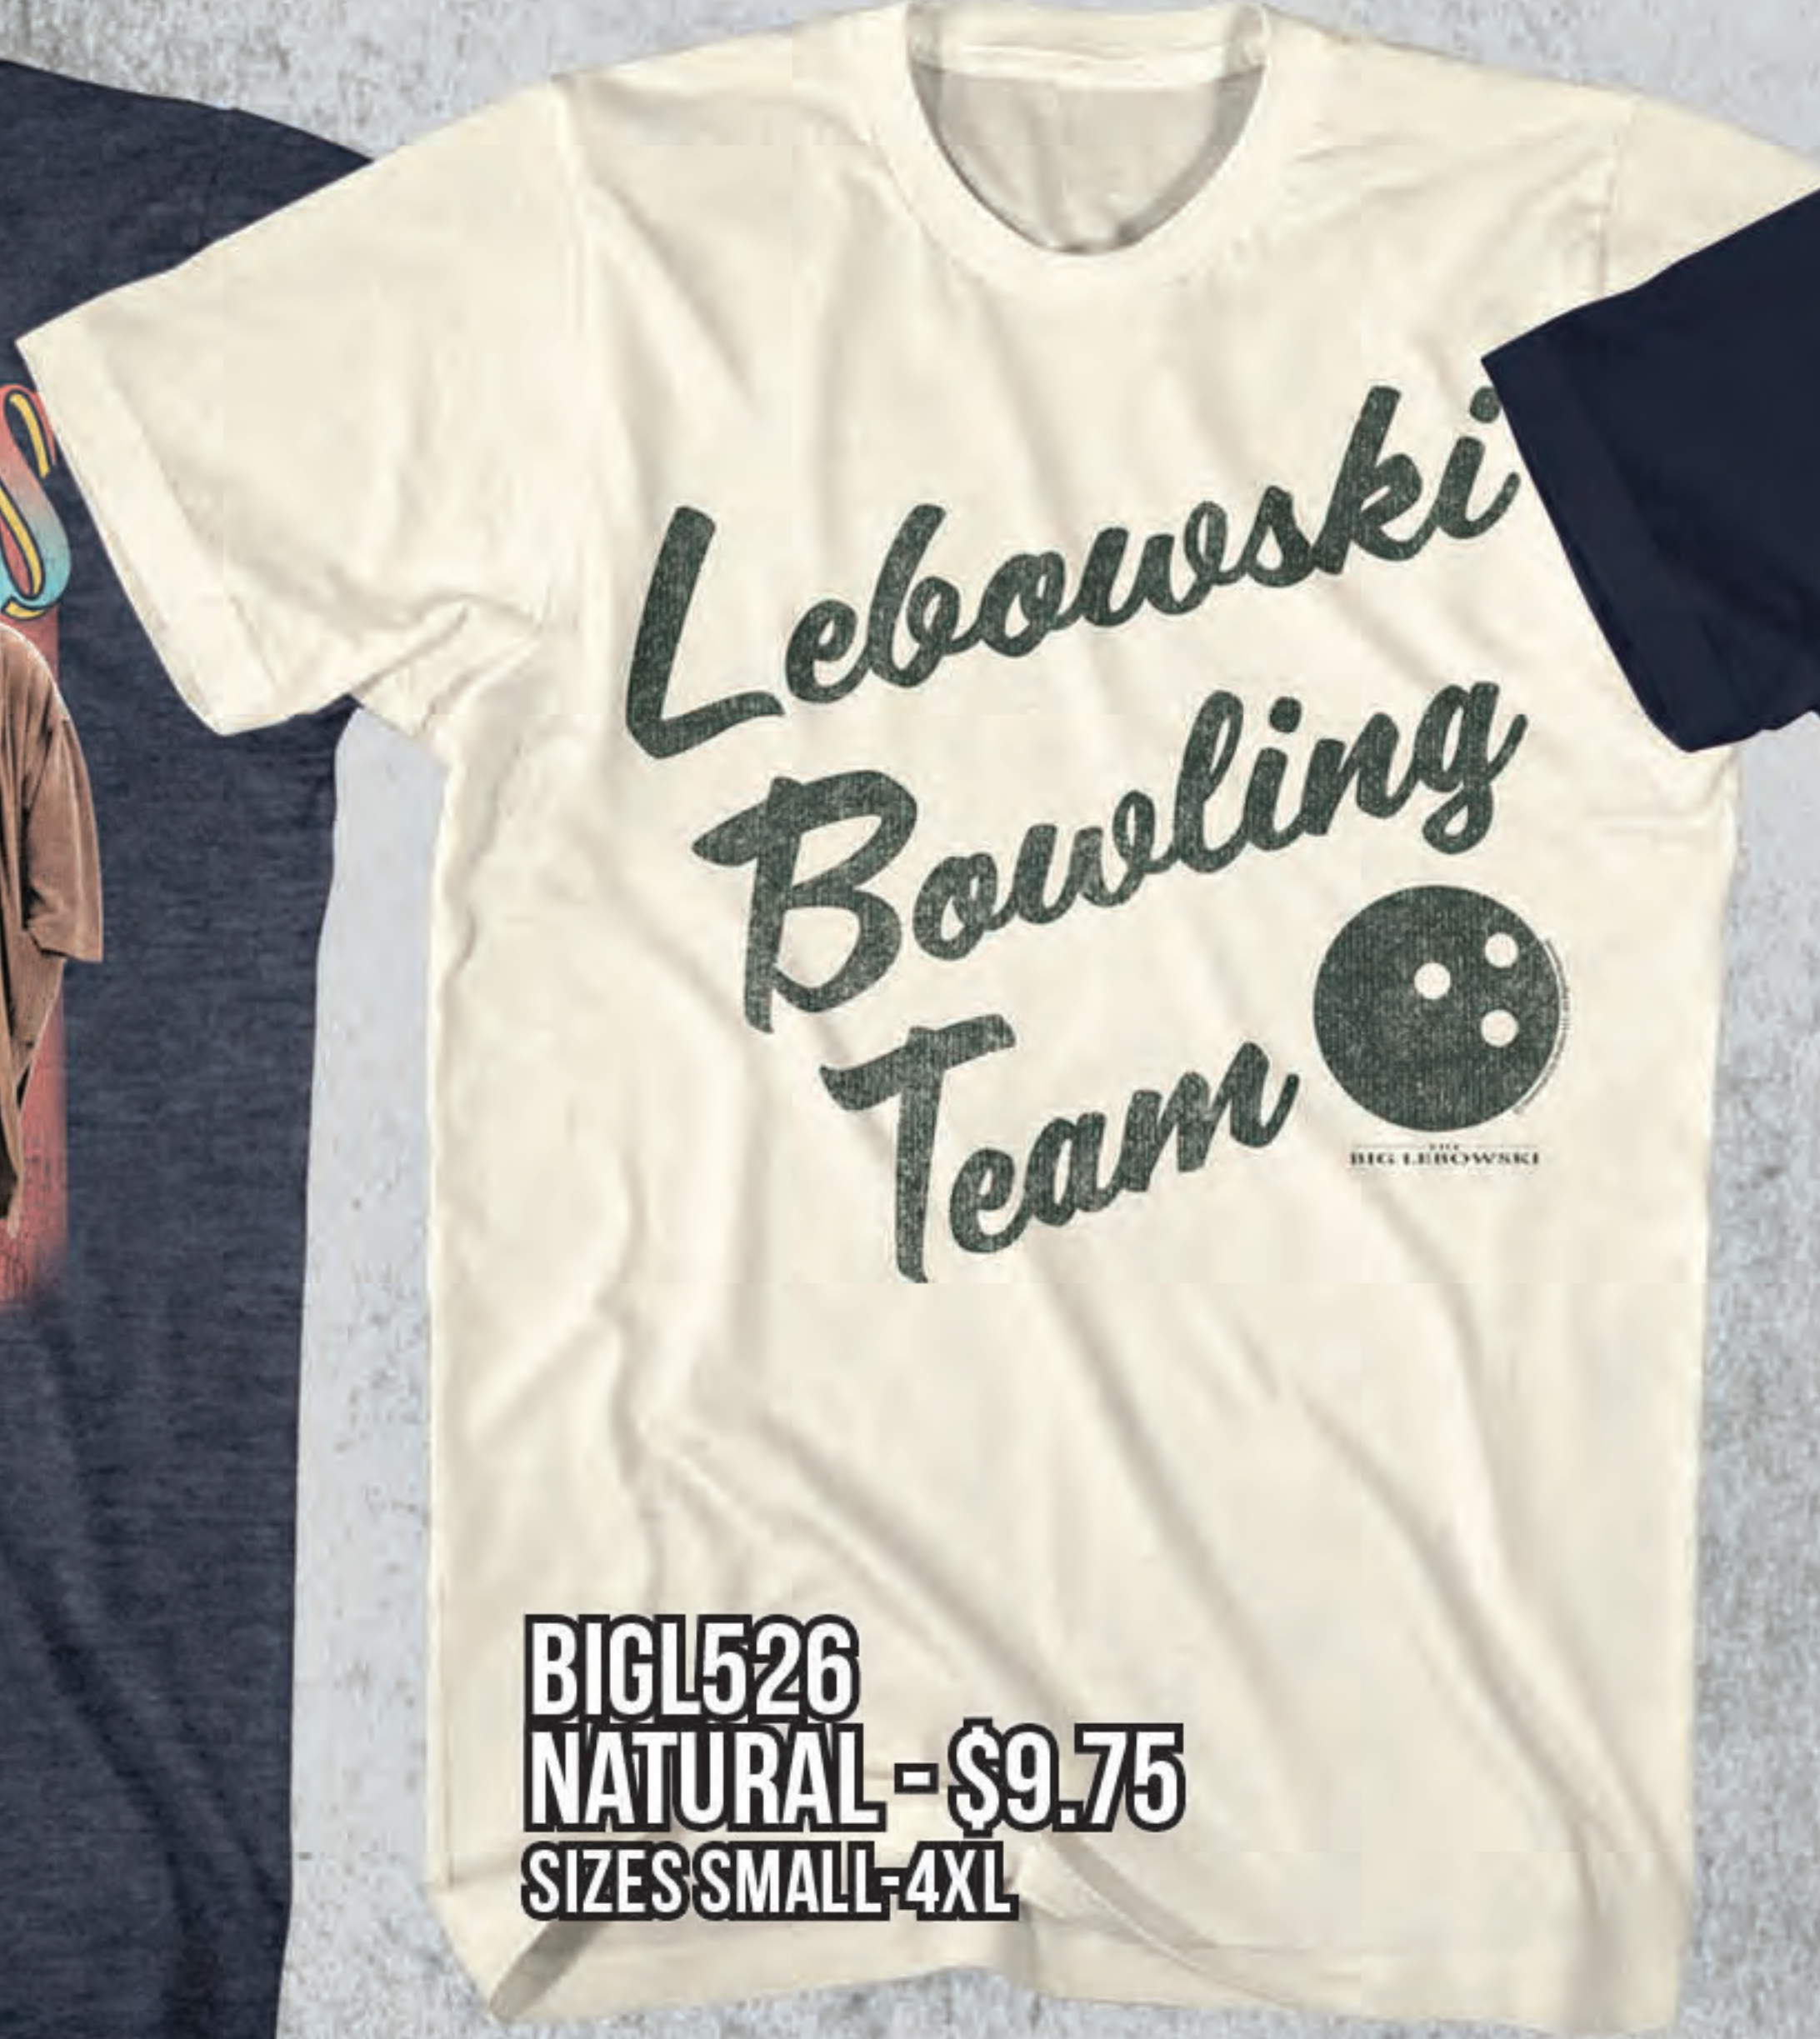

BTF5424
WHITE - \$9.75
SIZES SMALL-6XL

BTF5420
BLACK - \$9.75
SIZES SMALL-6XL

BTF5421
BLACK - \$9.75
SIZES SMALL-6XL

BTF5419
WHITE - \$9.75
SIZES SMALL-6XL

BTF5383
BLACK - \$9.75
SIZES SMALL-6XL

BREAKFAST CLUB

BFC5259
SMOKE - \$9.75
SIZES SMALL-2XL

BFC5264
LT. BLUE HEATHER - \$9.75
SIZES SMALL-2XL

BFC5262
BLACK - \$9.75
SIZES SMALL-6XL

BIGL524
NAVY HEATHER - \$9.75
SIZES SMALL-5XL

BIGL526
NATURAL - \$9.75
SIZES SMALL-4XL

BIGL527
NAVY - \$9.75
SIZES SMALL-6XL

BIGL521
SMOKE - \$9.75
SIZES SMALL-2XL

BIGL518
WHITE - \$9.75
SIZES SMALL-6XL

BIGL510
BLACK - \$9.75
SIZES SMALL-6XL

HGIL511
BLACK - \$9.75
SIZES SMALL-6XL
PENDING

HGIL510
WHITE - \$9.75
SIZES SMALL-6XL
PENDING