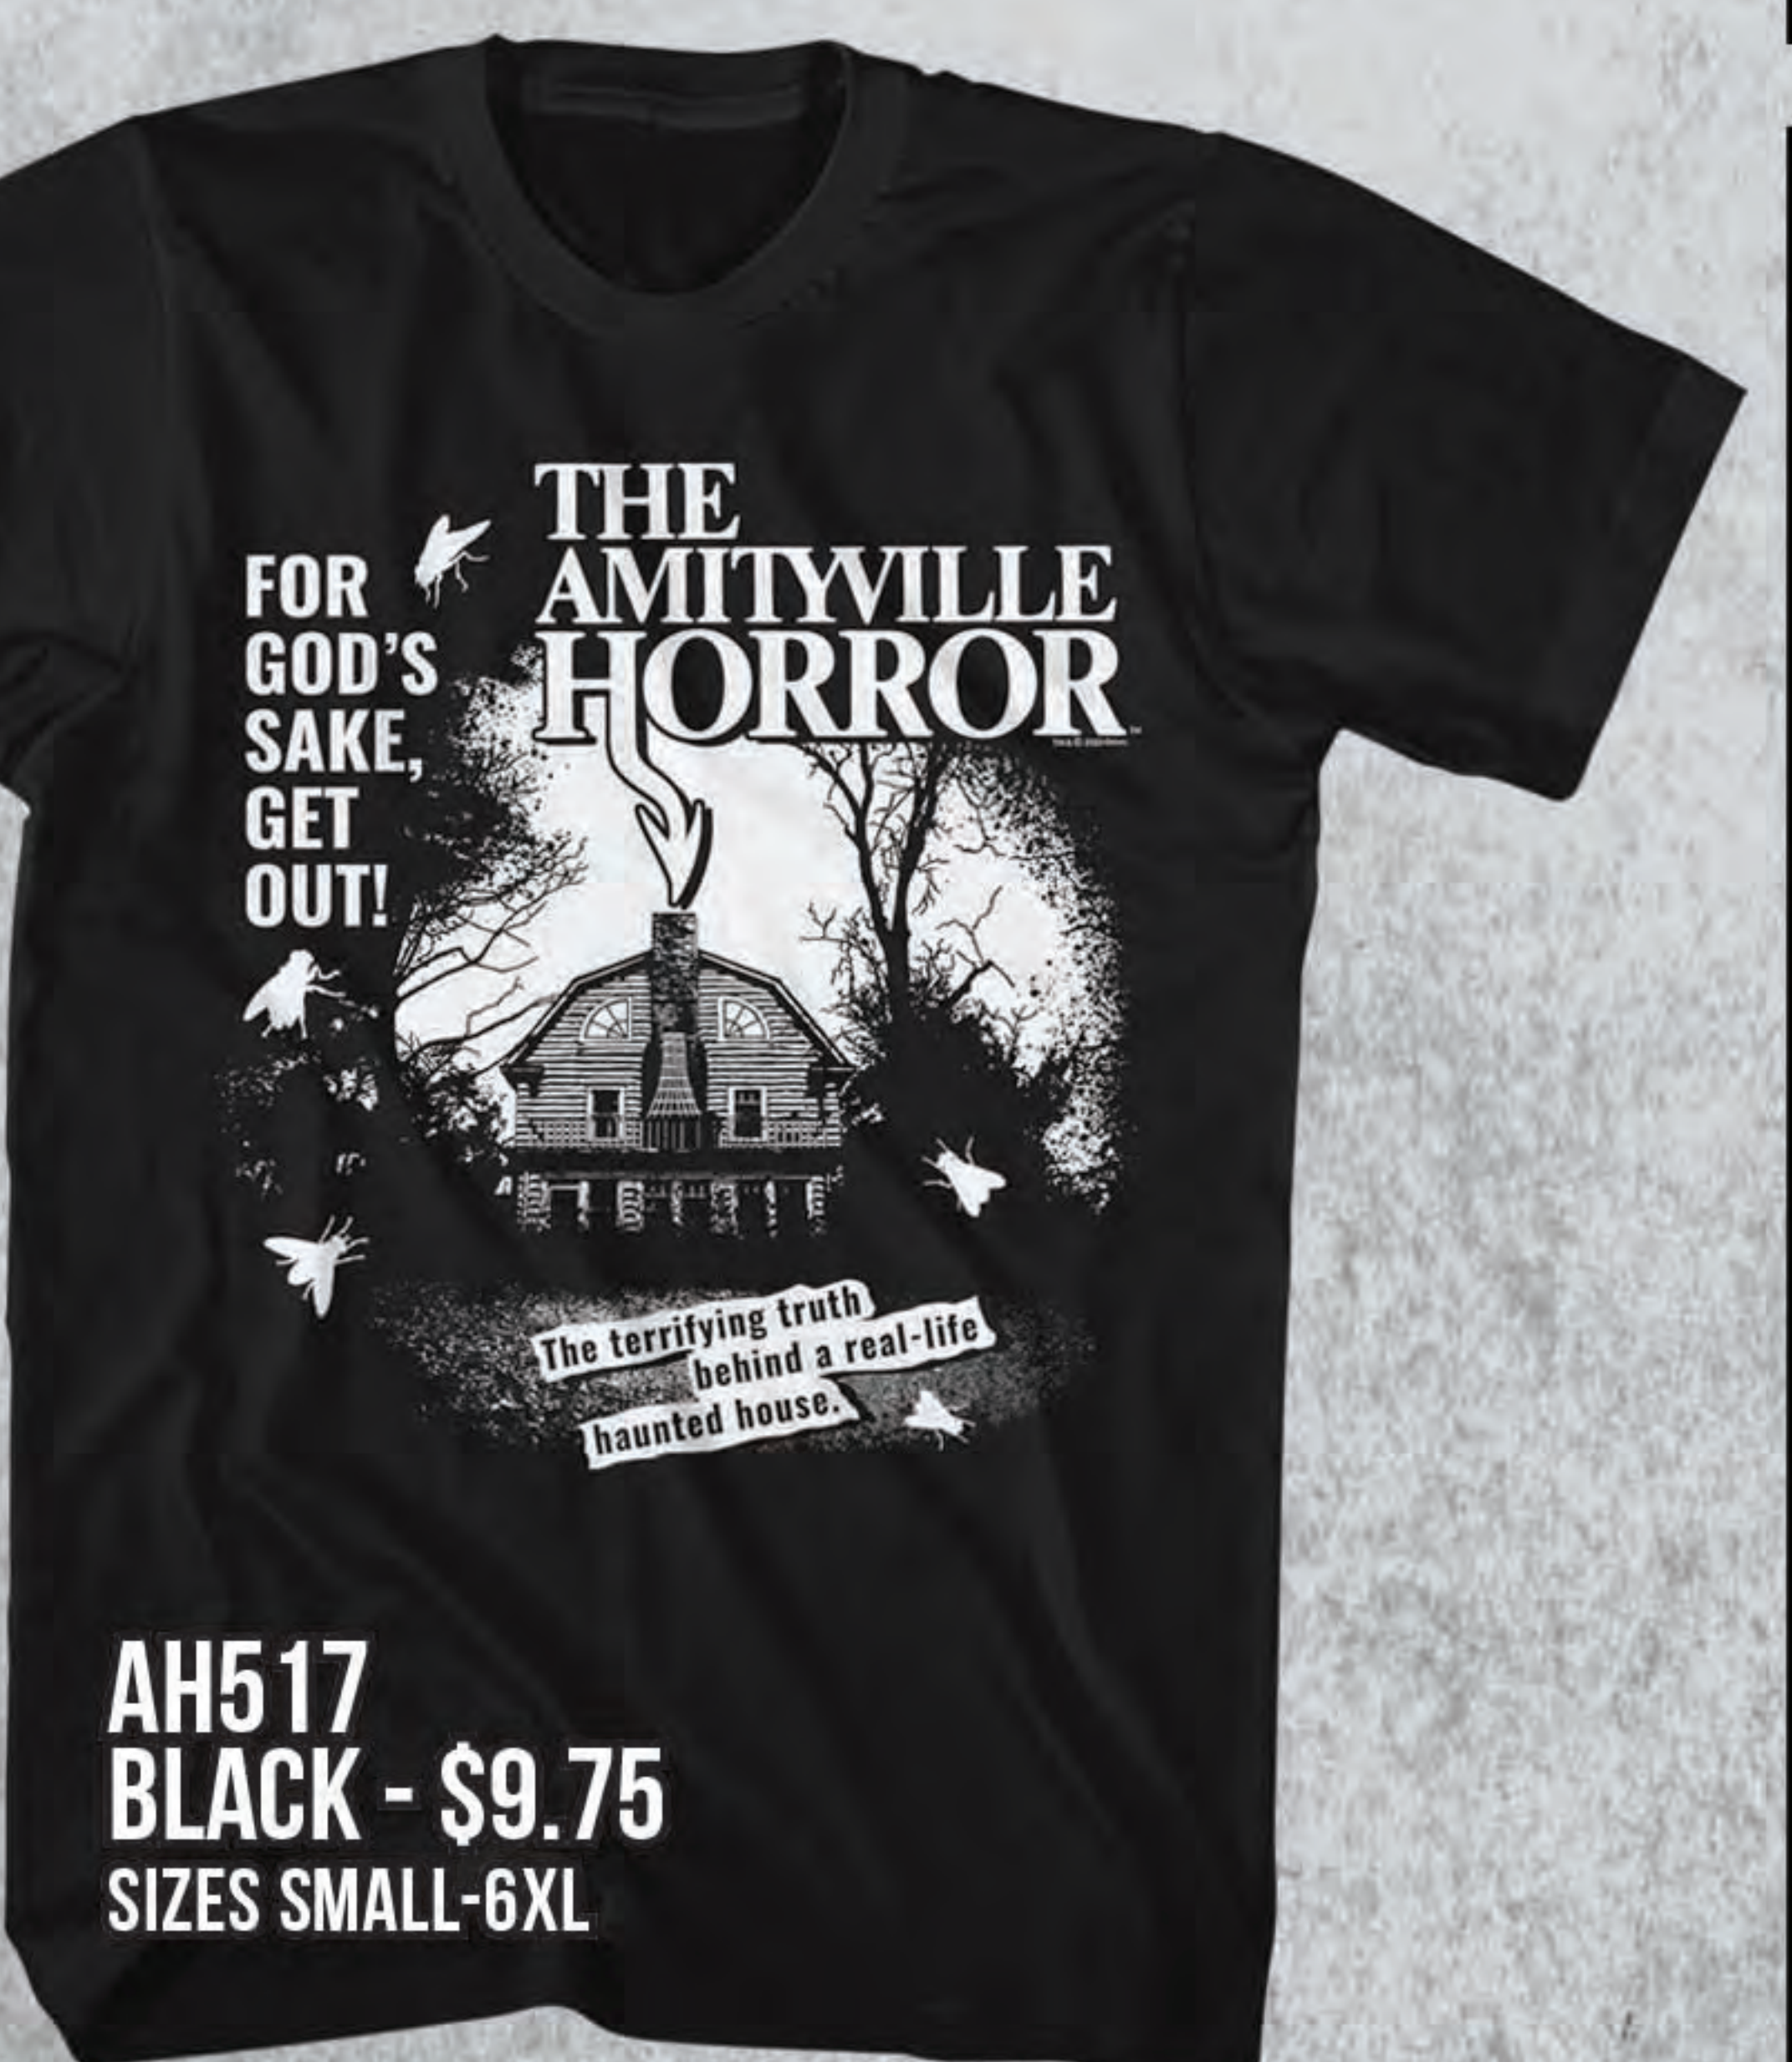

AH517
BLACK - $9.75
SIZES SMALL-6XL

CARRIE

AMITYVILLE HORROR