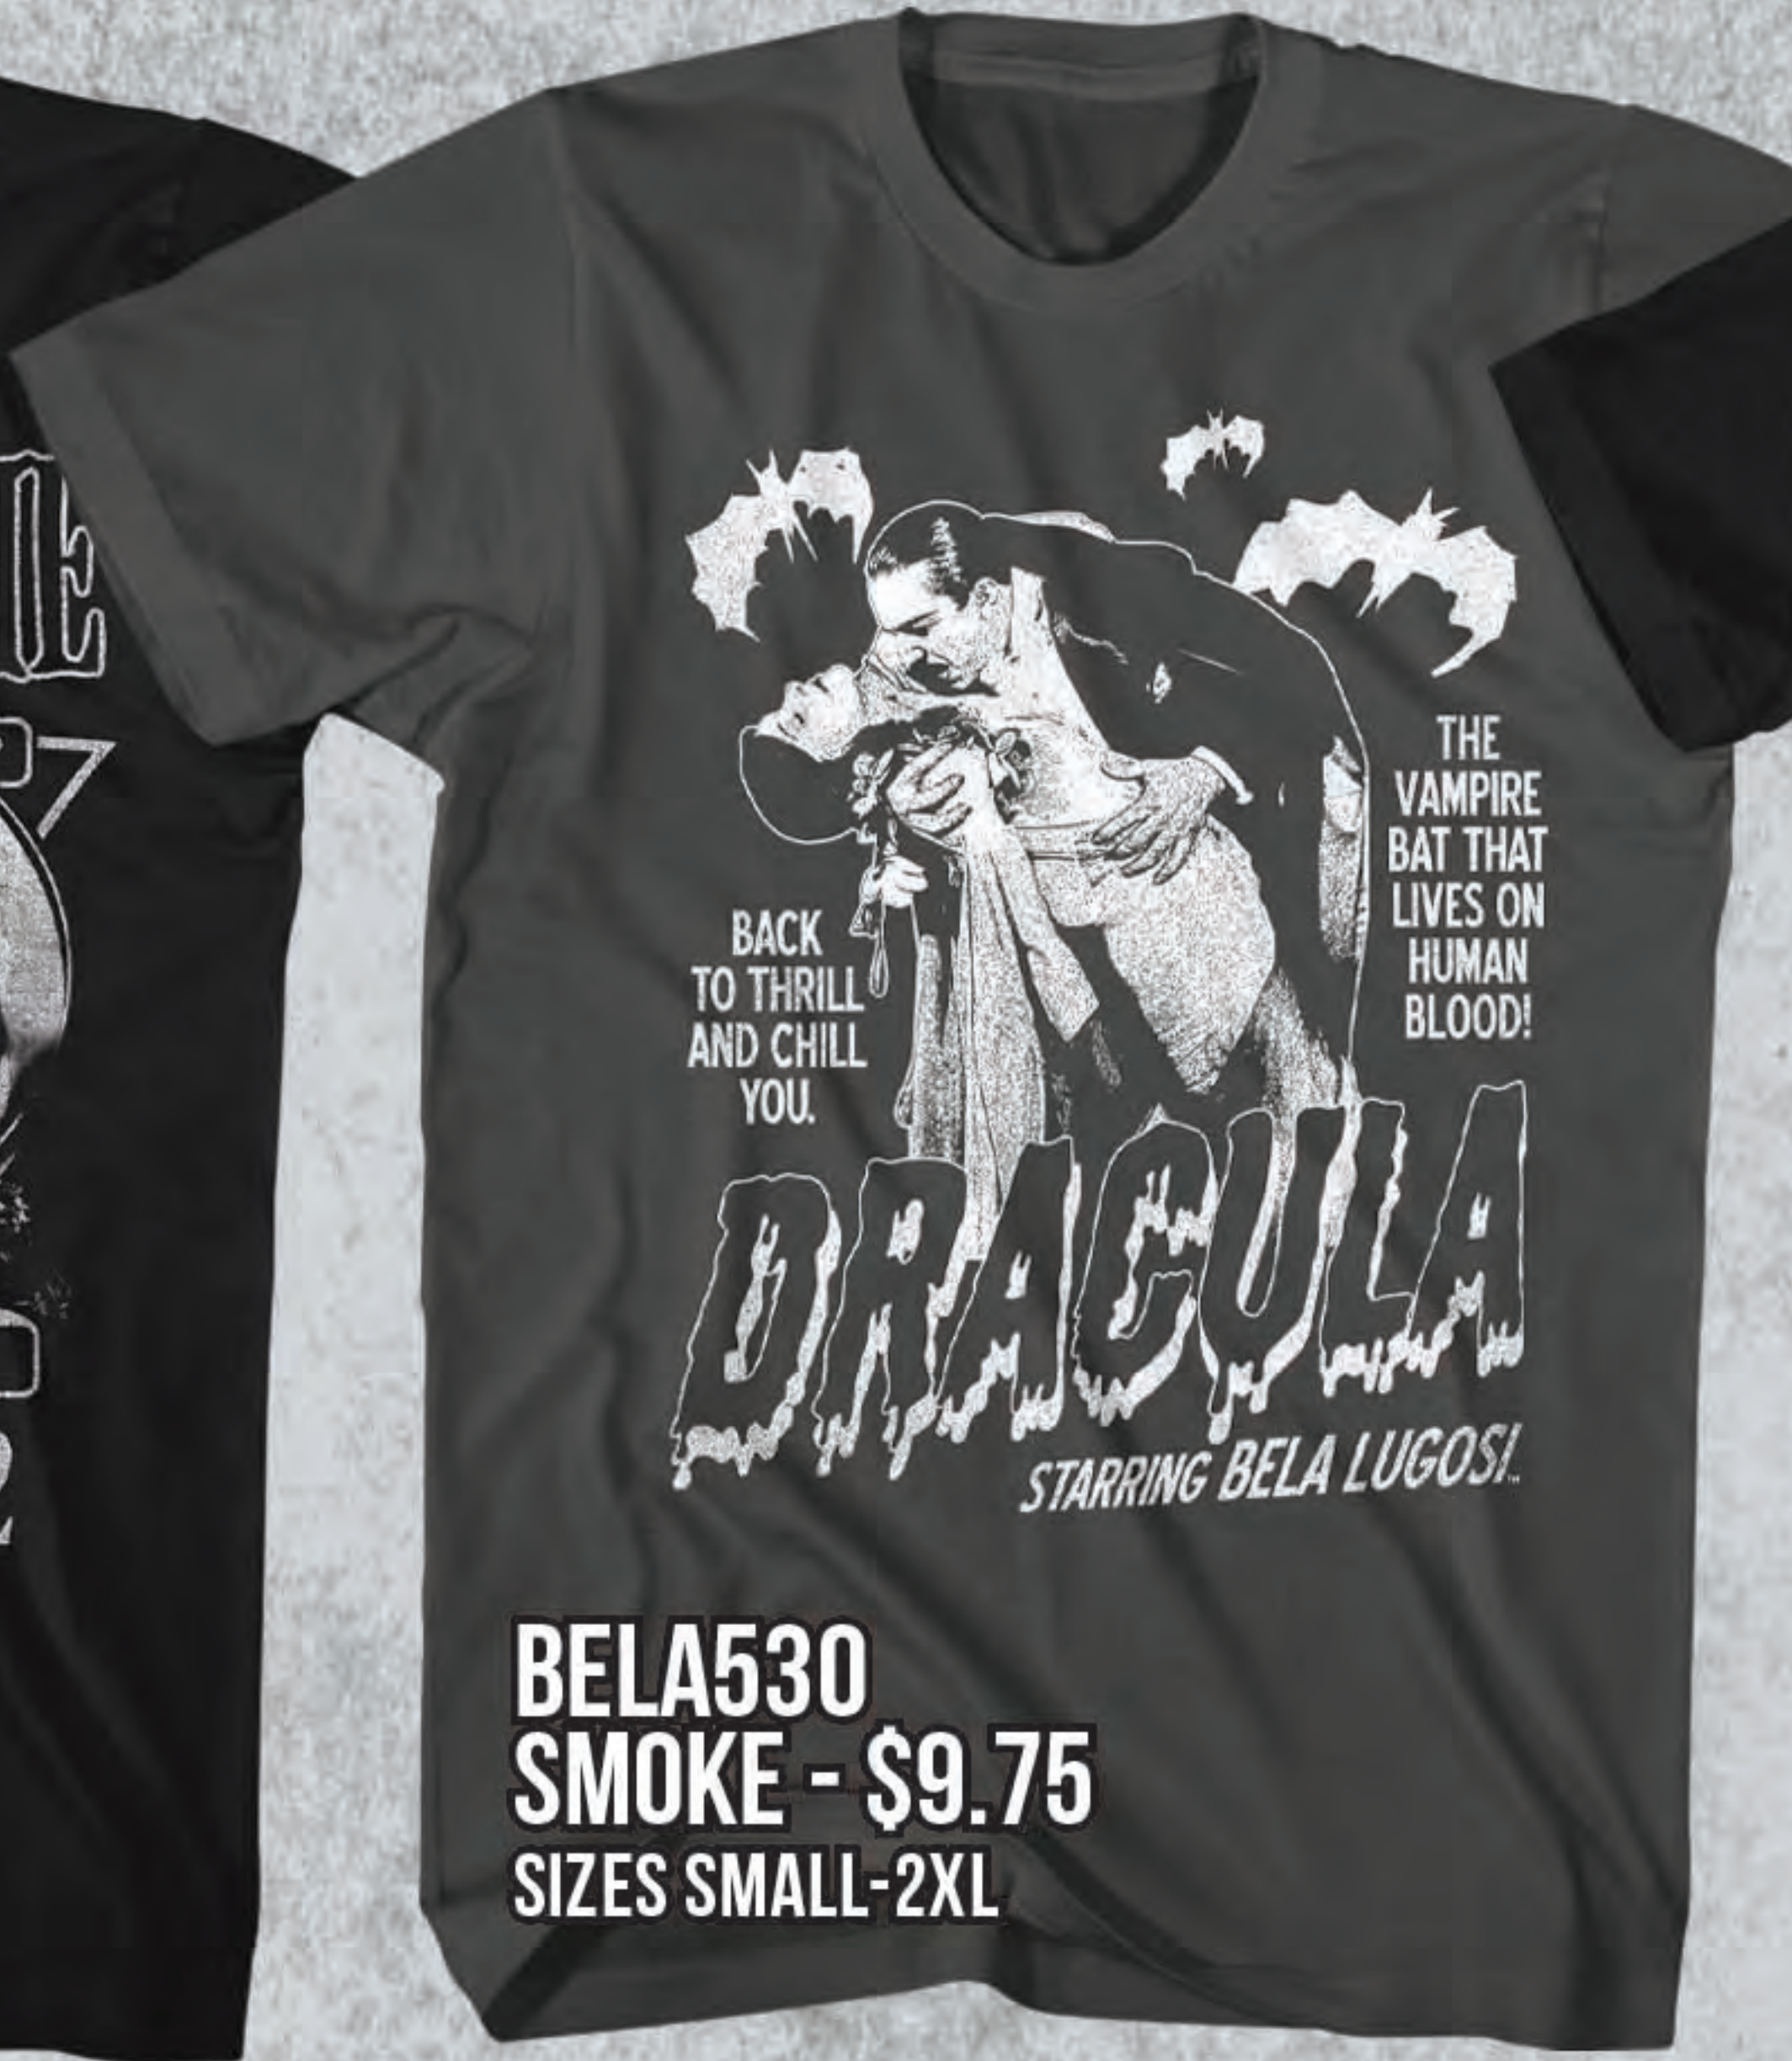

BELA528
WHITE - \$9.75
 SIZES SMALL-6XL

BELA518
BLACK - \$9.75
 SIZES SMALL-6XL

BELA519
BLACK - \$9.75
 SIZES SMALL-6XL

BELA530
SMOKE - \$9.75
 SIZES SMALL-2XL

BELA515
BLACK - \$9.75
 SIZES SMALL-6XL

JOHN WAYNE